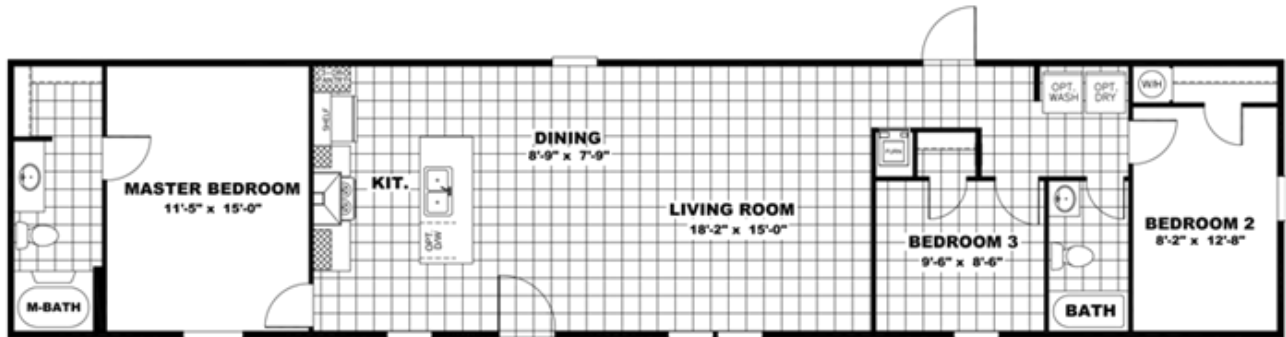

SSP-16723A "BREEZE I"

SSP-16723A "BREEZE I" Floor plan number: BUC006295AZ

3 beds • 2 baths • 1152 sq.ft. • 16' width • 72' depth

Our home building facilities invest in continuous product and process improvements. Plans, dimensions, features, materials, specifications and availability are subject to change without notice or obligation. Renderings and floor plans are representative likenesses of our homes and may differ from the actual homes. We invite you to tour a Home Center near you and inspect the highest value in quality housing available or call (928) 636-9000 to speak with a Home Consultant. Copyright 2017, CMH. All rights reserved.