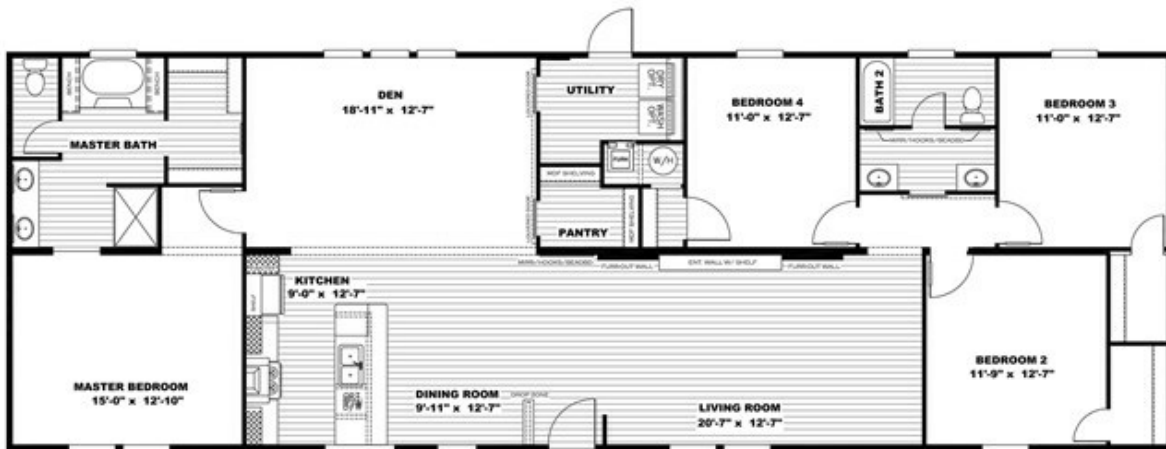

Dylan Model number: 51SSP28764AH

4 beds • 2 baths • 2128 sq.ft. • 28' width • 76' depth

Our home building facilities invest in continuous product and process improvements. Plans, dimensions, features, materials, specifications and availability are subject to change without notice or obligation. Renderings and floor plans are representative likenesses of our homes and may differ from the actual homes. We invite you to tour a Home Center near you and inspect the highest value in quality housing available or call (928) 636-9000 to speak with a Home Consultant. Copyright 2017, CMH. All rights reserved.