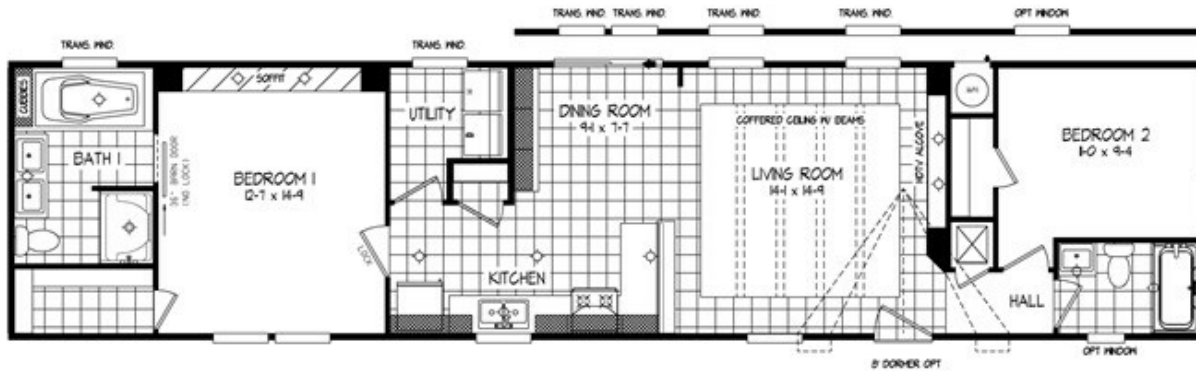

2 beds • 2 baths • 1056 sq.ft. • 16' width • 66' depth

Our home building facilities invest in continuous product and process improvements. Plans, dimensions, features, materials, specifications and availability are subject to change without notice or obligation. Renderings and floor plans are representative likenesses of our homes and may differ from the actual homes. We invite you to tour a Home Center near you and inspect the highest value in quality housing available or call (928) 636-9000 to speak with a Home Consultant. Copyright 2017, CMH. All rights reserved.