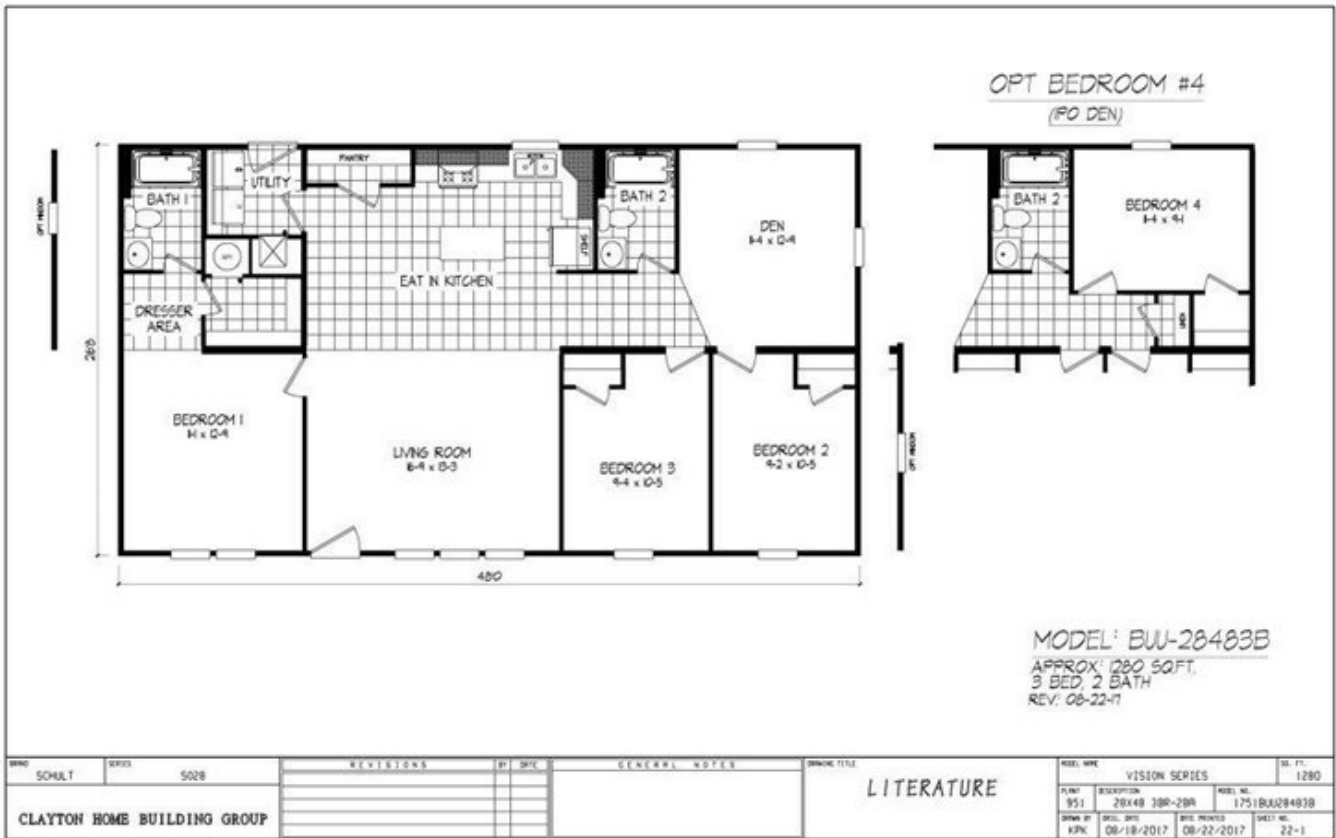

**Grace** Model number: 51BSU28483BH

**3 beds • 2 baths • 1344 sq.ft. • 28' width • 48' depth**

Our home building facilities invest in continuous product and process improvements. Plans, dimensions, features, materials, specifications and availability are subject to change without notice or obligation. Renderings and floor plans are representative likenesses of our homes and may differ from the actual homes. We invite you to tour a Home Center near you and inspect the highest value in quality housing available or call (928) 636-9000 to speak with a Home Consultant. Copyright 2017, CMH. All rights reserved.