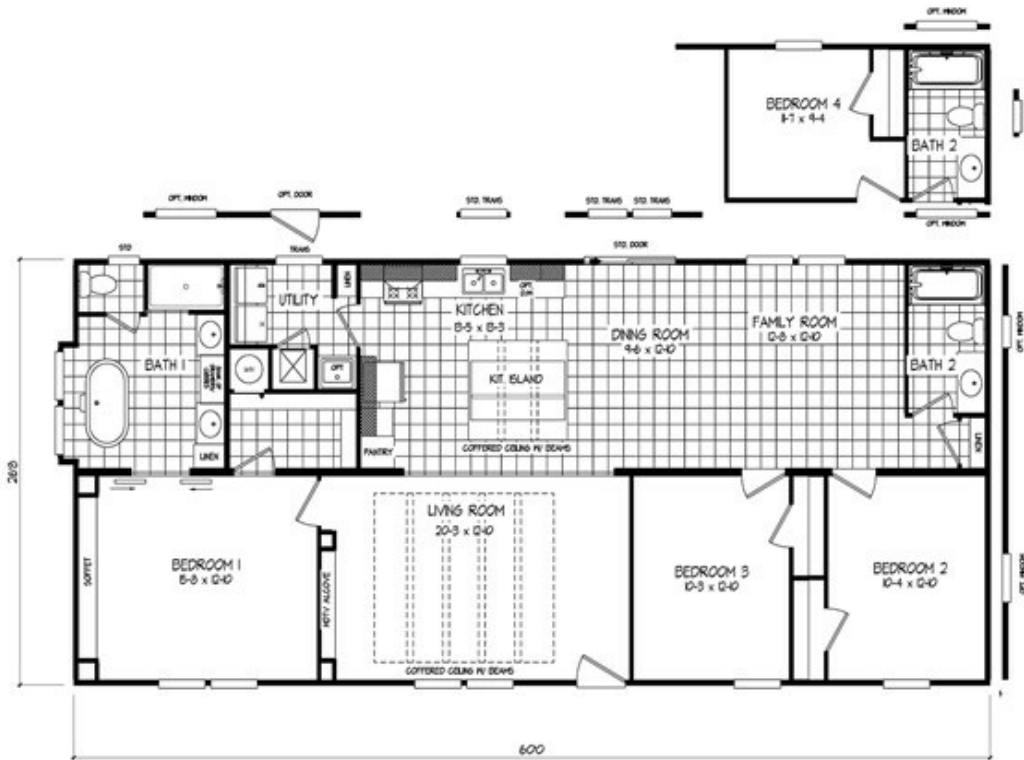

Julianna

Julianna Floor plan number: BUC007672AZAB
3 beds • 2 baths • 1680 sq.ft. • 28' width • 60' depth

Our home building facilities invest in continuous product and process improvements. Plans, dimensions, features, materials, specifications and availability are subject to change without notice or obligation. Renderings and floor plans are representative likenesses of our homes and may differ from the actual homes. We invite you to tour a Home Center near you and inspect the highest value in quality housing available or call (928) 636-9000 to speak with a Home Consultant. Copyright 2017, CMH. All rights reserved.