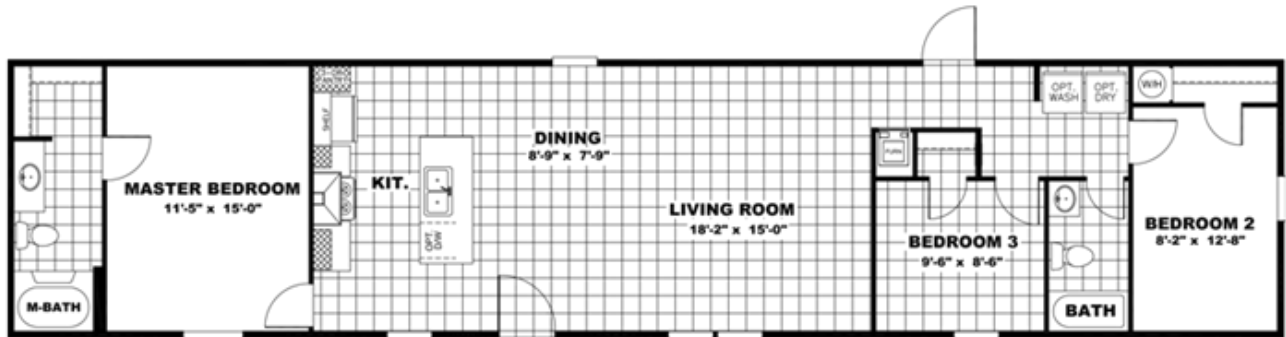

Faith Floor plan number: BUC007674AZ

3 beds • 2 baths • 1152 sq.ft. • 16' width • 72' depth

Our home building facilities invest in continuous product and process improvements. Plans, dimensions, features, materials, specifications and availability are subject to change without notice or obligation. Renderings and floor plans are representative likenesses of our homes and may differ from the actual homes. We invite you to tour a Home Center near you and inspect the highest value in quality housing available or call (928) 636-9000 to speak with a Home Consultant. Copyright 2017, CMH. All rights reserved.