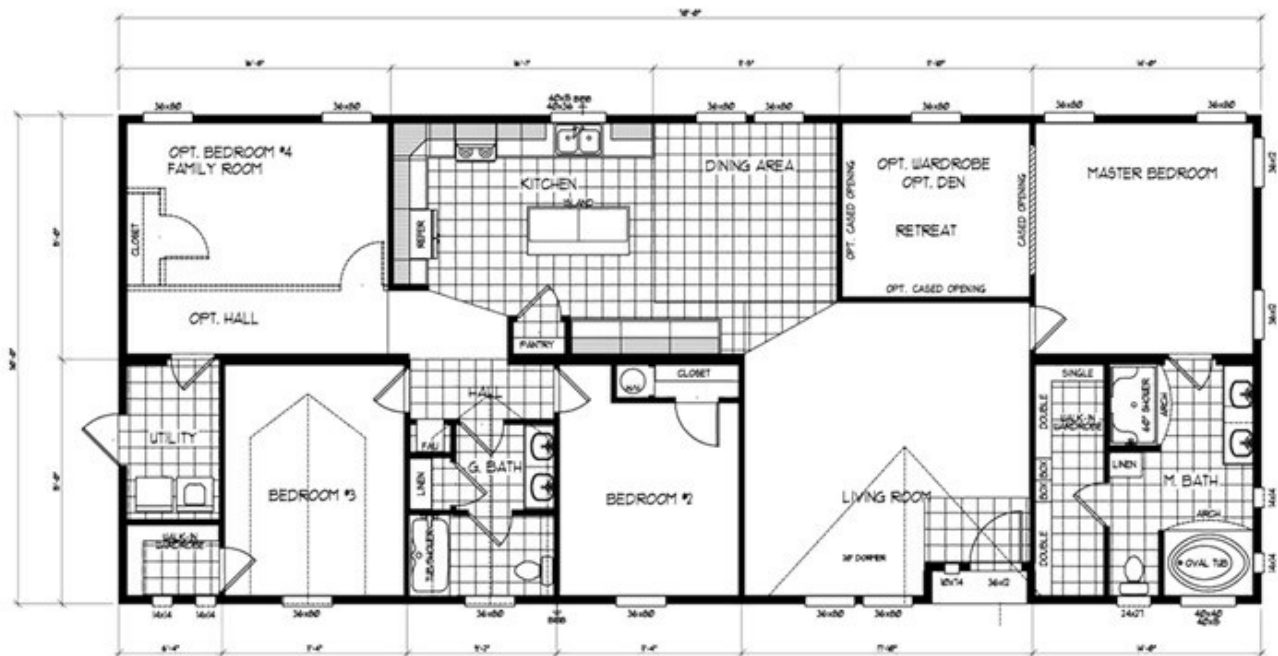

Jessica

Jessica Floor plan number: NME007477NMAB

3 beds • 2 baths • 2100 sq.ft. • 30' width • 70' depth

Our home building facilities invest in continuous product and process improvements. Plans, dimensions, features, materials, specifications and availability are subject to change without notice or obligation. Renderings and floor plans are representative likenesses of our homes and may differ from the actual homes. We invite you to tour a Home Center near you and inspect the highest value in quality housing available or call (928) 636-9000 to speak with a Home Consultant. Copyright 2017, CMH. All rights reserved.