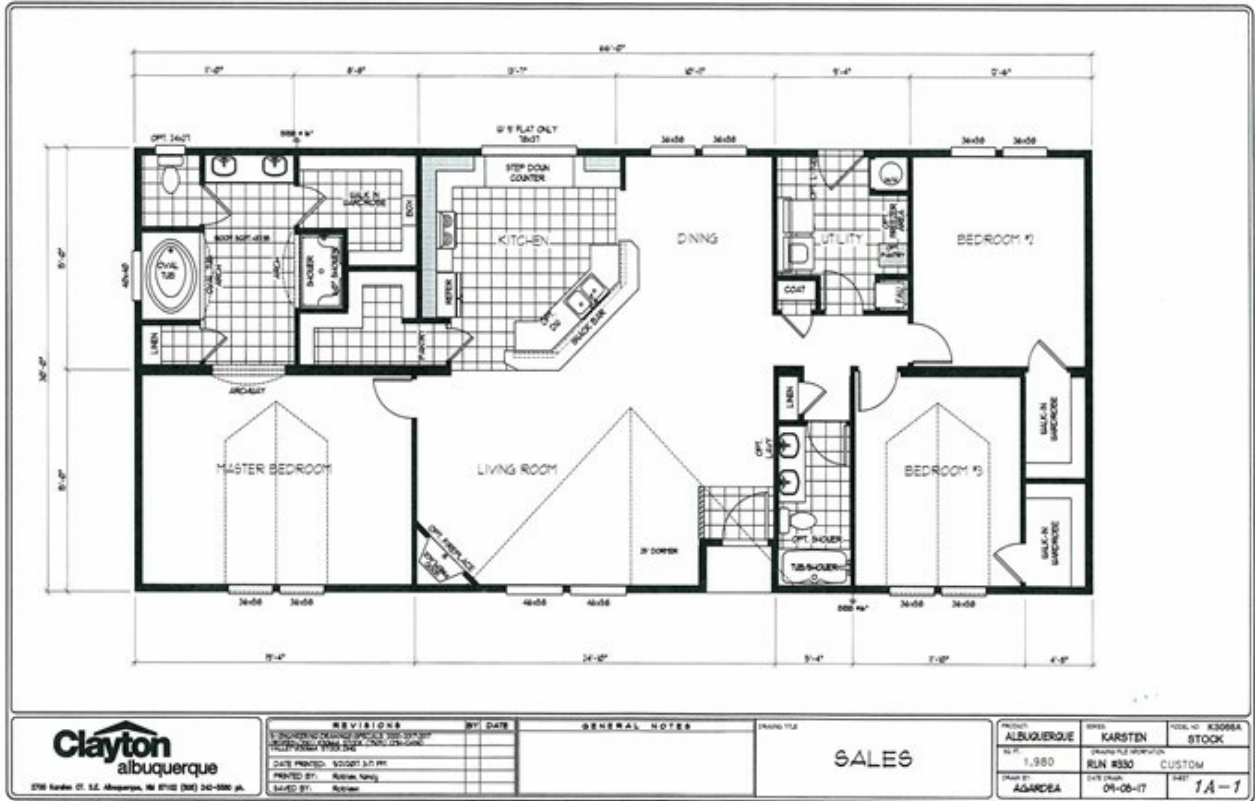

3 beds • 2 baths • 1980 sq.ft. • 30' width • 66' depth

Our home building facilities invest in continuous product and process improvements. Plans, dimensions, features, materials, specifications and availability are subject to change without notice or obligation. Renderings and floor plans are representative likenesses of our homes and may differ from the actual homes. We invite you to tour a Home Center near you and inspect the highest value in quality housing available or call (928) 636-9000 to speak with a Home Consultant. Copyright 2017, CMH. All rights reserved.